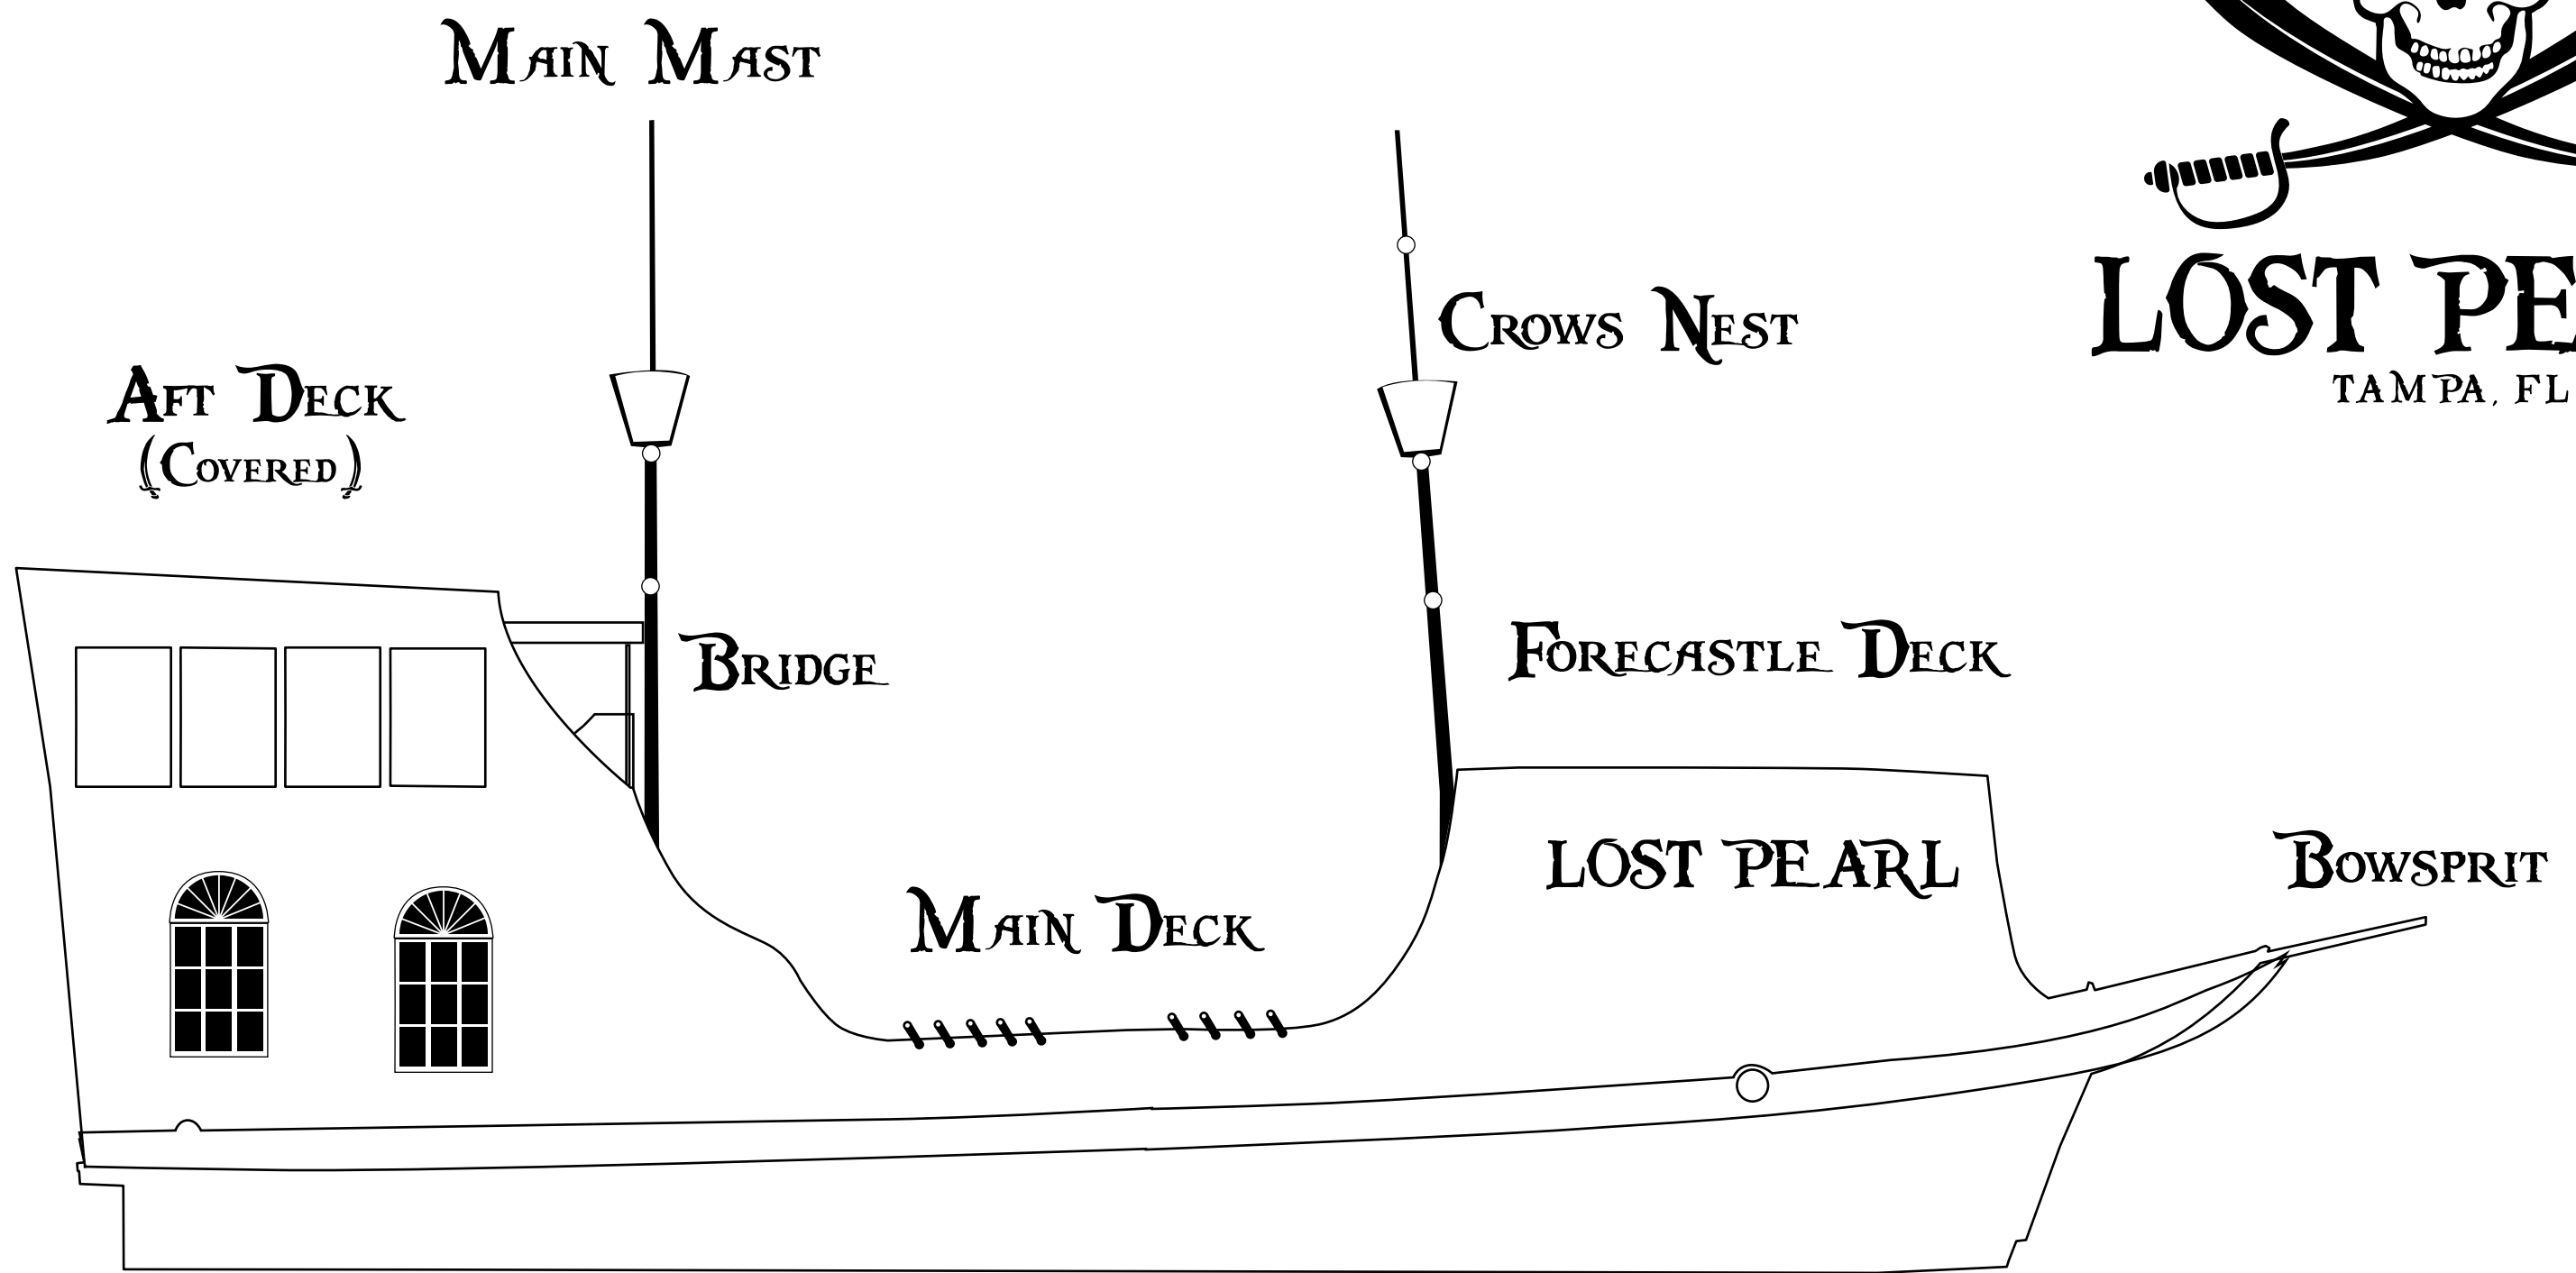

125 MAXIMUM PASSENGER CAPACITY

AFT DECK (COVERED)

FORECASTLE DECK

MAIN DECK

PORT

STERN

STARBOARD