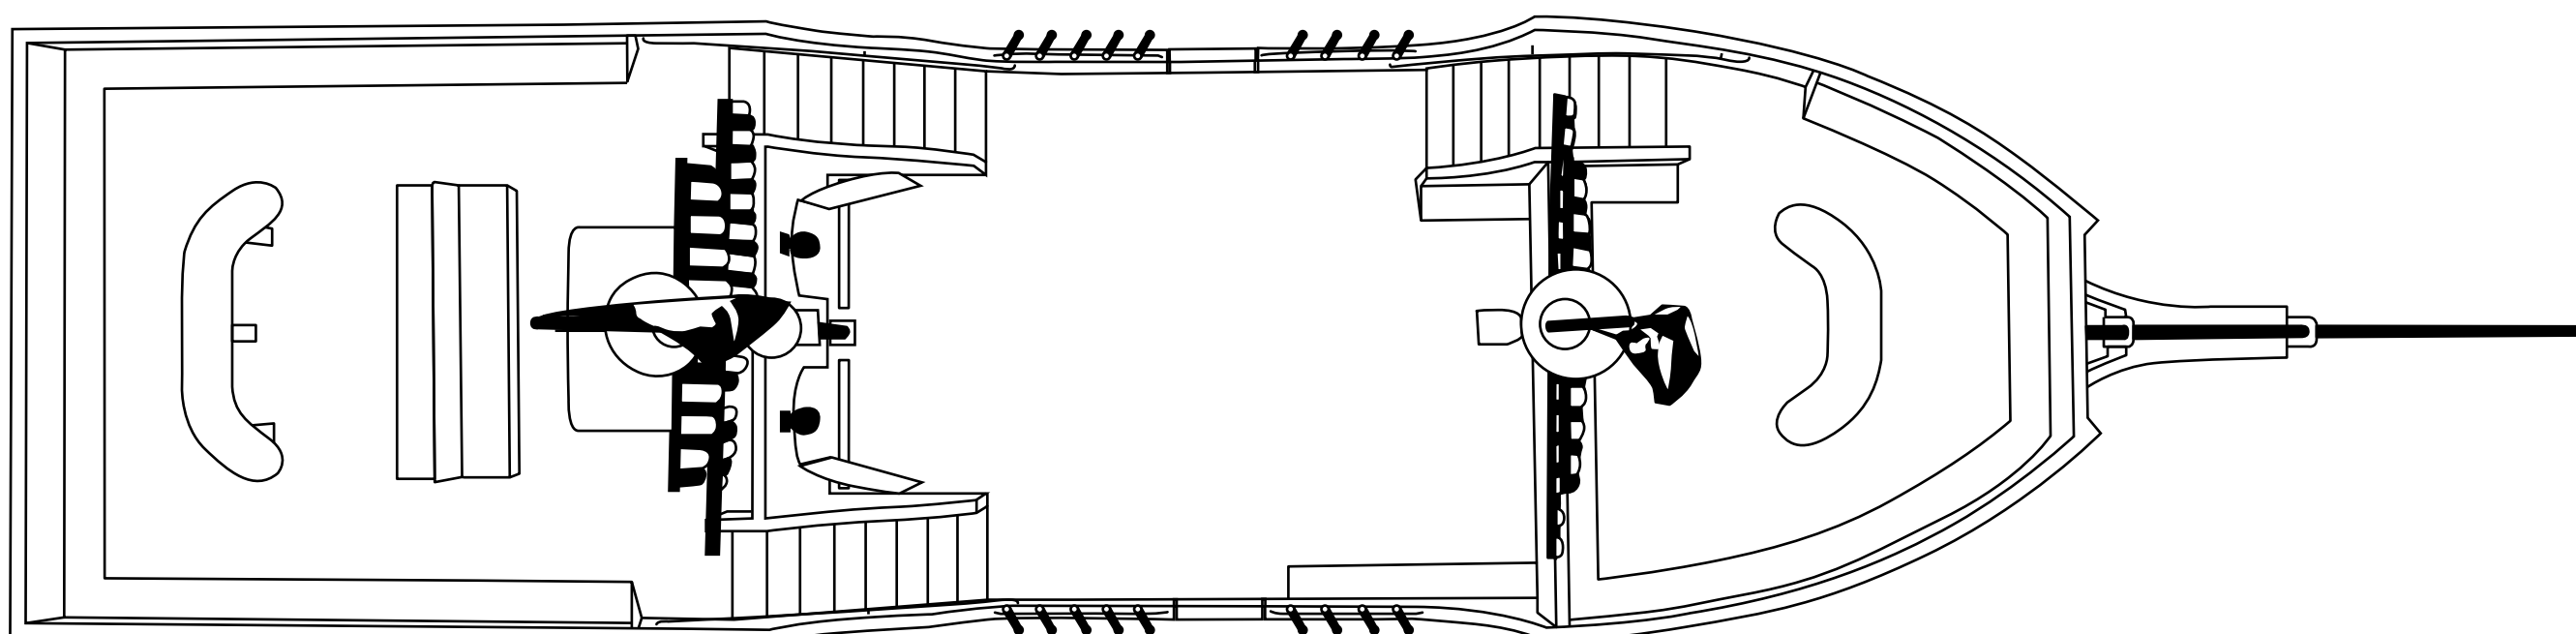

125 MAXIMUM PASSENGER CAPACITY

AFT DECK (COVERED)

FORECASTLE DECK

MAIN DECK

PORT

STERN

STARBOARD