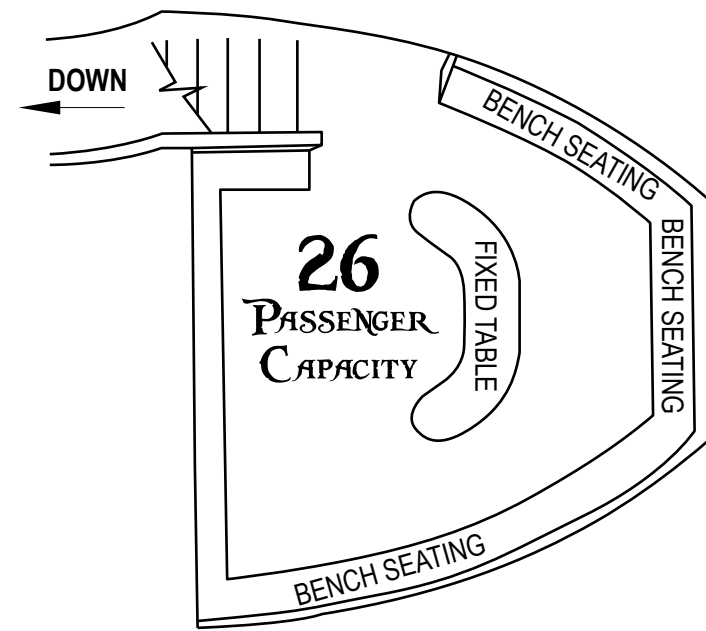

125 MAXIMUM PASSENGER CAPACITY

AFT DECK (COVERED)

FORECASTLE DECK

MAIN DECK

PORT

STERN

STARBOARD