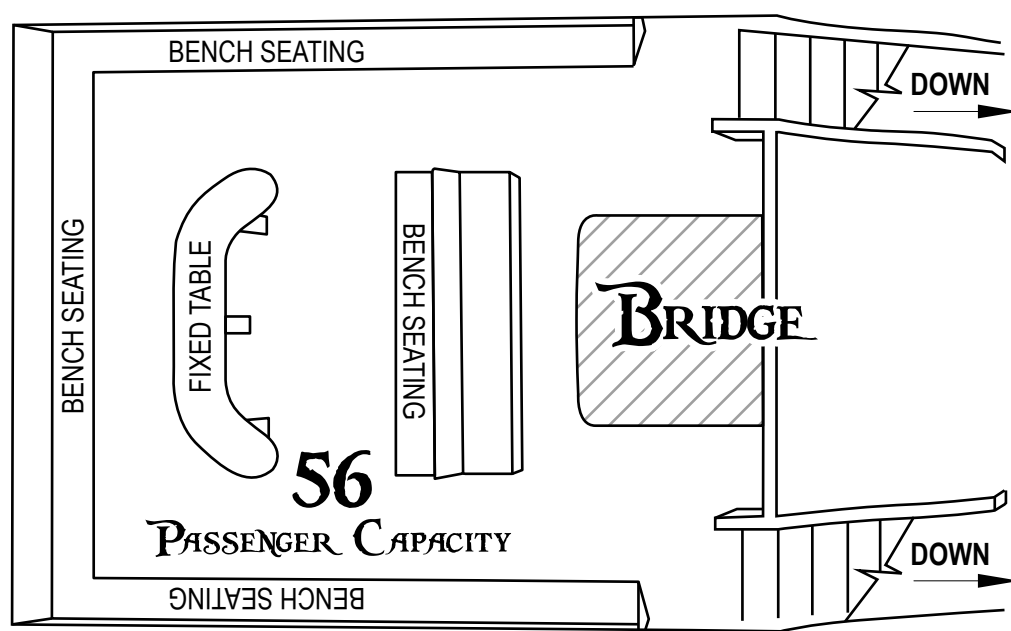

125 MAXIMUM PASSENGER CAPACITY

AFT DECK (COVERED)

FORECASTLE DECK

MAIN DECK

PORT

STERN

STARBOARD