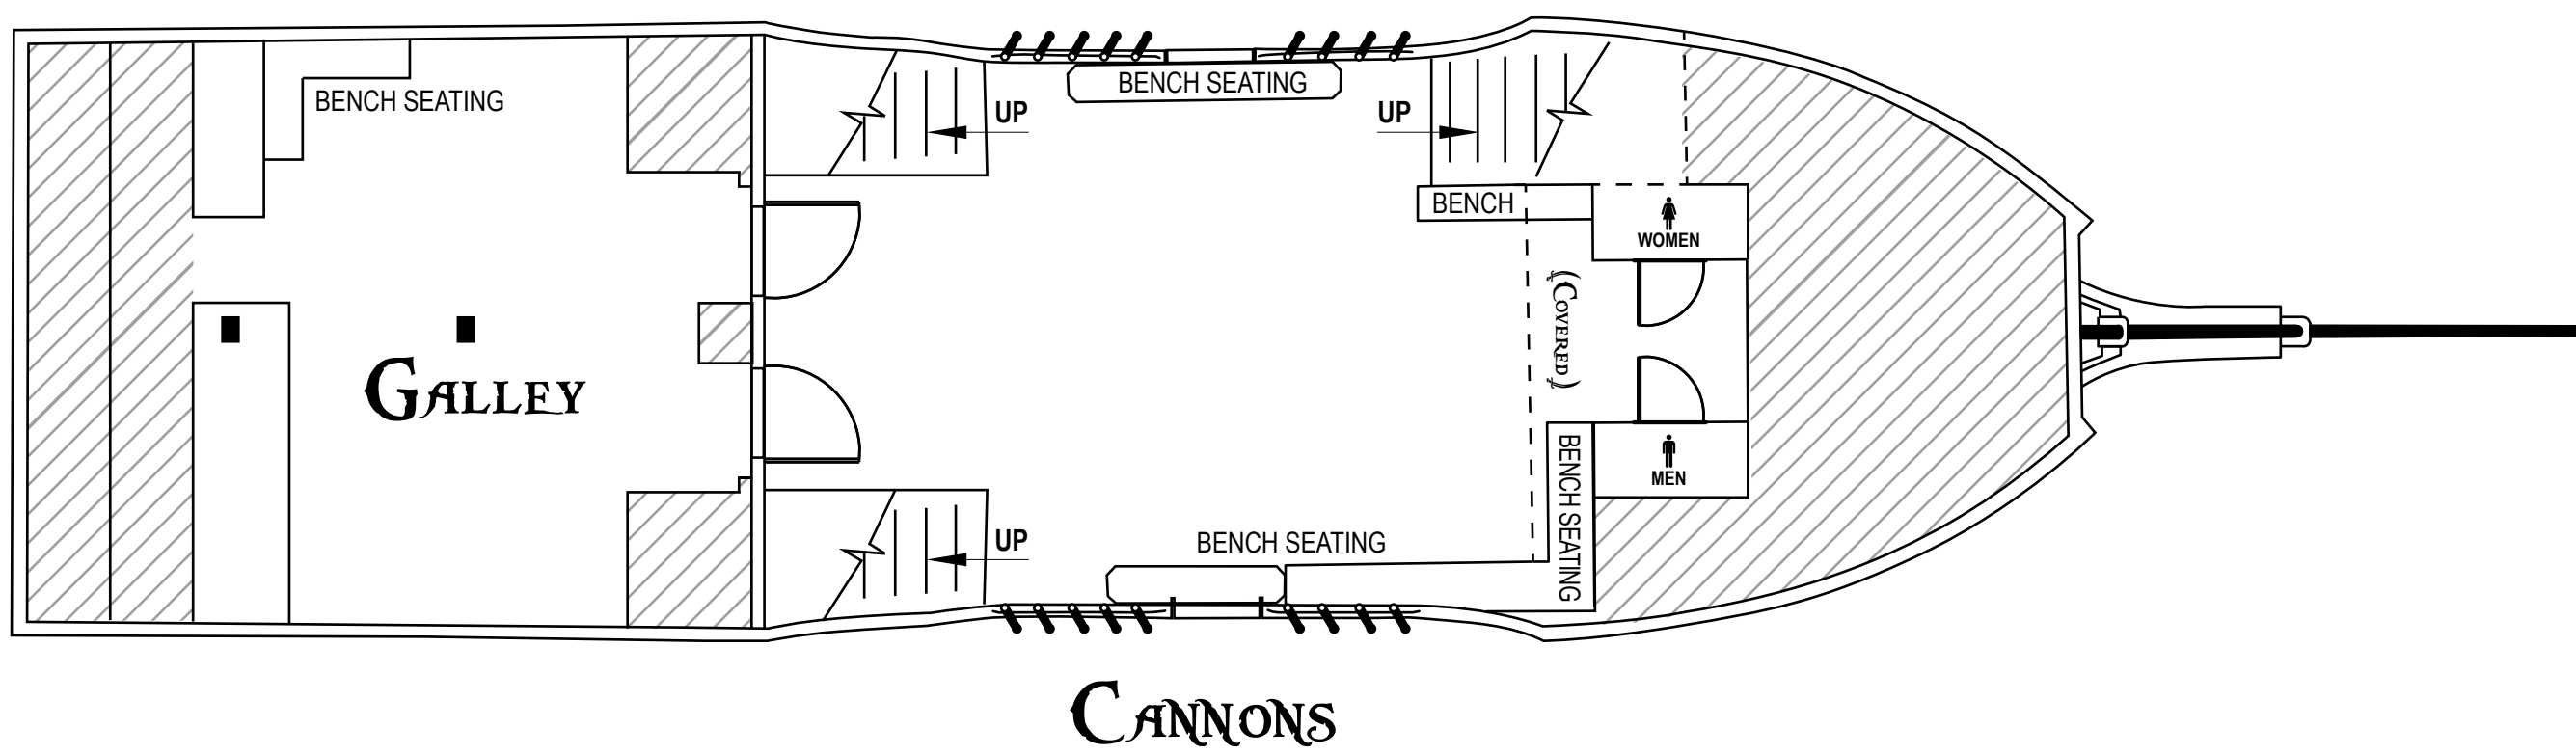

125 MAXIMUM PASSENGER CAPACITY

AFT DECK (COVERED)

FORECASTLE DECK

MAIN DECK

PORT

STERN

STARBOARD